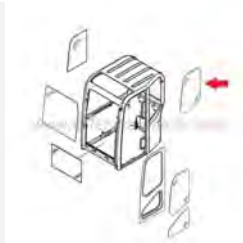

FYD00004966 John Deere Left Rear - Front Slider

Fits John Deere 26G, 35G, 50G Mini Excavators