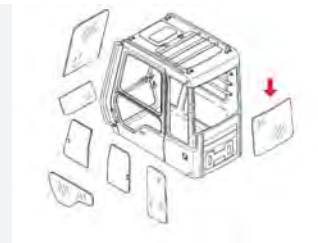

4651656 Excavator Rear Windowpane

- Tempered Safety Glass
- Green Tint
- DOT Certified
- Each piece of glass individually...