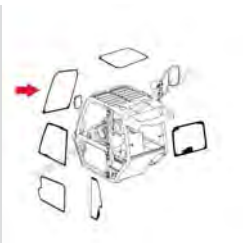

827/80225 JCB Telehandler
Front Windowpane

- For use in JCB 528 through 540 series 2 Telehandler models
- Green, laminated glass
- **Replacement glass ONLY--no frame...**