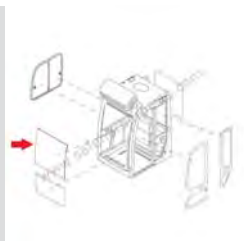

0568652306 Mini Excavator Side Rear Window

- For use in Takeuchi compact excavator models TB153FR and TB80FR
- Green, tempered safety glass
- 1...