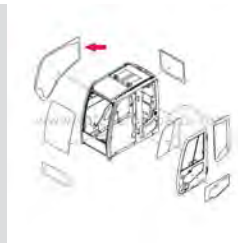

4651655 Excavator Boom Side Windowpane

- Tempered Safety Glass
- Green Tint
- DOT Certified
- Fits Deere excavator models 120D,...