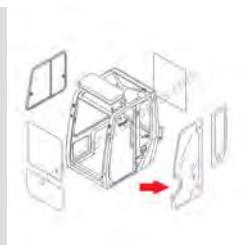

0378610403 Takeuchi TB235/TB228/TB250 Excavator Door 2 Hole Version

- For use in Takeuchi models TB235, TB228, TB250...