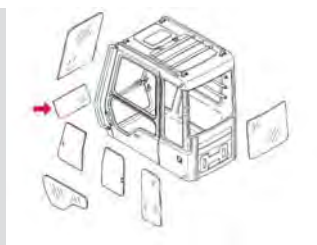

4602563 Excavator Front Lower Windowpane

- Tempered Safety Glass
- Green Tint
- DOT Certified
- Each piece of glass individually...