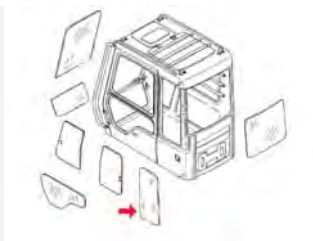

FYA00001498 - G-Series Side Rear Window

- Tempered Safety Glass
- DOT...