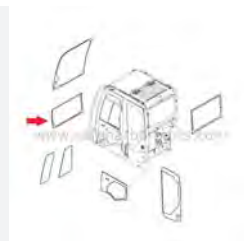

4664383 Excavator Front Lower Windowpane

- Tempered Safety Glass
- Green Tint
- DOT Certified
- Each piece of glass individually...