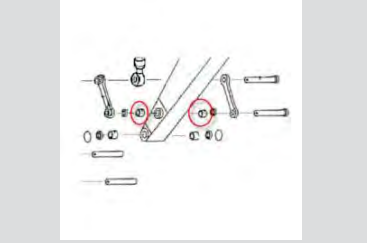

4196558 Bushing (same as AT122209)

4276696 O-ring

4276696 O-ring

4288572 O-ring

Fits Hitachi: EX100, EX120, EX150  
John Deere: 490, 490E, 590D, 110, 120, 120C...

Fits Hitachi models EX100-1, EX100-2, EX100-3, EX100-5, EX120-1, EX120-2, EX120-3, EX120-5