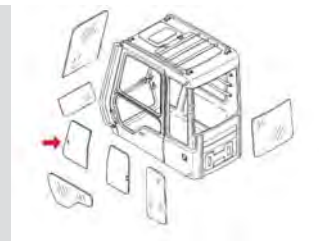

4651659 Excavator Door Front Slider

- Tempered Safety Glass
- Green Tint
- DOT Certified
- Each piece of glass individually...