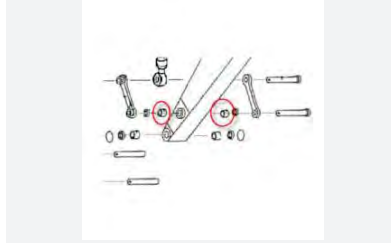

4344899 (Replaced by 4444914)

Fits HITACHI EX200-5