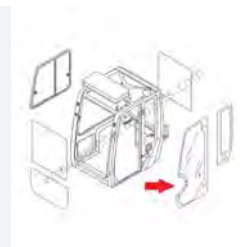

0378607403 Mini Excavator Door Glass

- For use in Takeuchi compact excavator models TB235, TB228 and TB250
- Green, tempered safety glass
- 10...