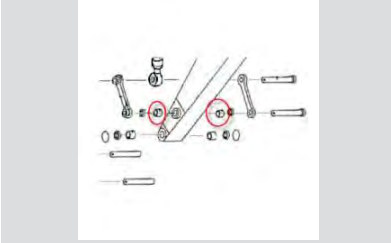

4344898 Bushing