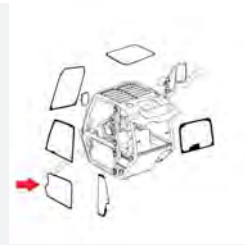

Fits 520-50, 520-50 LE, 525-50, 525-50S, 525 LE, 525-50 LE, .525S, 525-50M ARMY, .520, .520 LE  
520-50, 520-50 LE, 525-50, 525-50S,...

827/30510 JCB 506C/508C  
Telehandler Door Upper

JCB Cab Glass - Fits 508C, 506C, 506C-HL, 506C HL, 506C LE, 508C LE