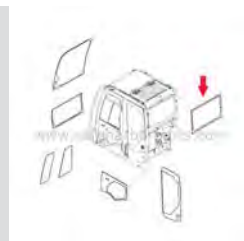

4664385 Excavator Rear Windowpane

- Tempered Safety Glass
- Green Tint
- DOT Certified
- Each piece of glass individually...