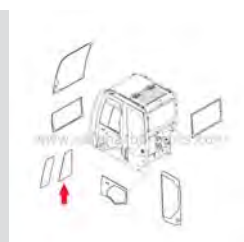

4664389 Excavator Door Rear Slider

- Tempered Safety Glass
- Green Tint
- DOT Certified
- Each piece of glass individually...