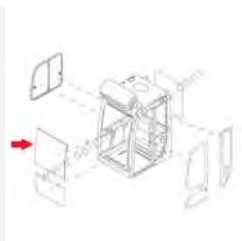

0568652630 Mini Excavator Front Upper Window

- For use in Takeuchi compact excavator models TB153FR and TB80FR
- Green, tempered safety glass
- 1...