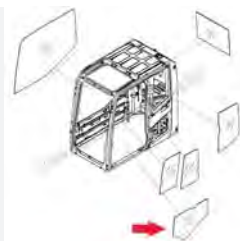

2A5-53-11171 Excavator Door Lower Window

- Tempered Safety Glass
- Green Tint
- DOT Certified
- Each piece of glass individually...