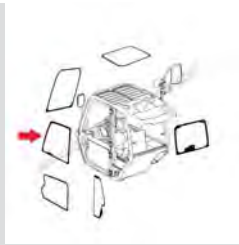

Fits 520-50, 520-50 LE, 525-50, 525-50S, 525 LE, 525-50 LE, .525S, 525-50M ARMY, .520, .520 LE  
520-50, 520-50 LE, 525-50, 525-50S,...

827/30510 JCB 506C/508C  
Telehandler Door Upper

JCB Cab Glass - Fits 508C, 506C, 506C-HL, 506C HL, 506C LE, 508C LE