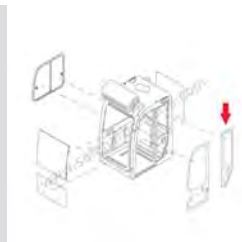

0568639540 Mini Excavator Side Rear Window

- For use in Takeuchi compact excavator models TB70 and TB175
- Green, tempered safety glass
- 1...