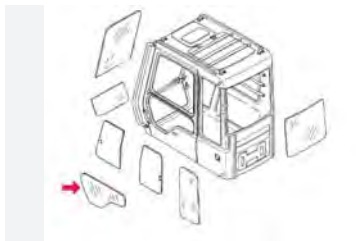

4651658 Excavator Door Lower Windowpane

- Tempered Safety Glass
- Green Tint
- DOT Certified
- Each piece of glass individually...