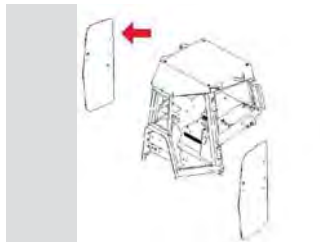

T205160 Crawler Dozer Windowpane

- Tempered Safety Glass
- Green Tint
- DOT Certified
- Each piece of glass individually...