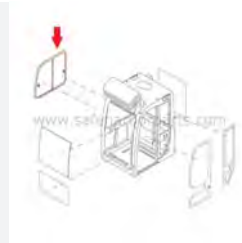

FYD00004973 John Deere - Righthand Rear Slider Window

Fits John Deere 26G, 35G, 50G, 60G Mini Excavators