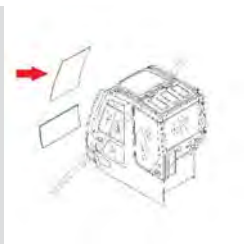

Cab Glass, Excavator Cab Glass, Mini Excavator Cab Glass

4457160 John Deere Excavator Front Upper Windowpane

- Tempered Safety Glass
- Green Tint
- DOT Certified
- Each piece of glass individually...