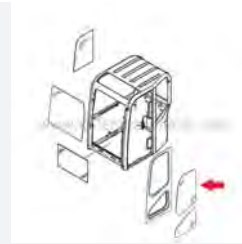

FYD00004960 - John Deere Upper Door Glass

Fits John Deere 226G, 35G, 50G, 60G Mini Excavators