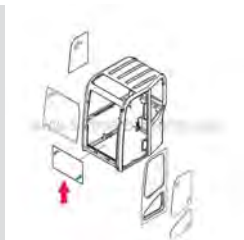

7006172 Bobcat Excavator Front Lower Windshield

- Fits Bobcat compact excavator models E60, E62, E63, E80 and E85
- Green, tempered safety glass
- **Replacement glass ONLY--no frame...**