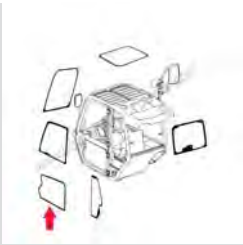

Cab Glass

827/20197 JCB 500 Series
Telehandler Door Lower

Fits 505-19 F.M, 506B, 527-67, 530-120, 530-67 FS PLUS, 530-120PLACEACE, 527-58 F.S, 530-110, 525-58, 535-67 FS PLUS,...