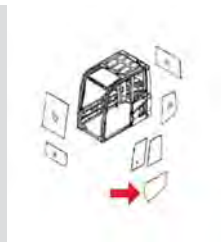

20Y-54-51451 Excavator Door Lower Window

- Tempered Safety Glass
- Green Tint
- DOT Certified
- Each piece of glass individually...