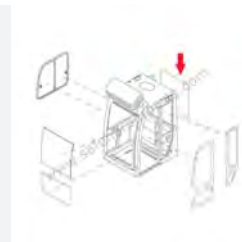

0568639550 Mini Excavator Rear Cab Window

- For use in Takeuchi compact excavator models TB125, TB135, TB145, TB70 and TB175
- Green, tempered safety...