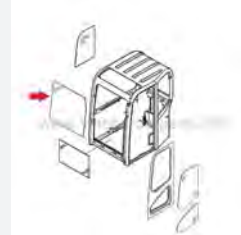

7006077 Bobcat Excavator Front Upper Windshield

- Fits Bobcat compact excavator models E60, E62, E63, E80 and E85
- Green, tempered safety glass
- **Replacement glass ONLY--no frame...**