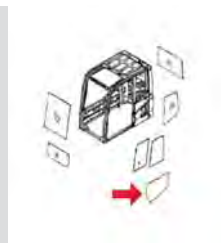

20Y-53-11451 Excavator Door Lower Window

- Tempered Safety Glass
- Green Tint
- DOT Certified
- Each piece of glass individually...