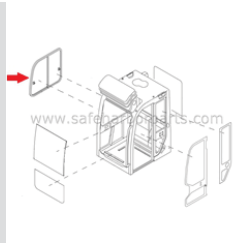

FYD00004972 John Deere Righthand Front Slider Window

Fits John Deere 26G, 35G, 50G Mini Excavators