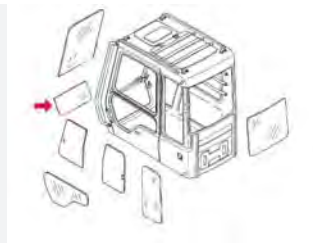

4651654 Front Lower Windshield

- Tempered Safety Glass
- Green Tint
- DOT Certified
- Fits Deere excavator models 160DLC, 200DLC, 240DLC, 270DLC, 350DLC,...