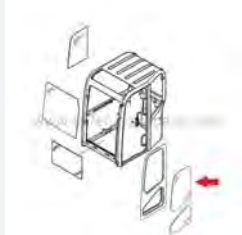

7006013 Bobcat Excavator Door Upper Window

- Fits Bobcat compact excavator models E60, E62, E63, E80 and E85
- Green, tempered safety glass
- **Replacement glass ONLY--no frame...**