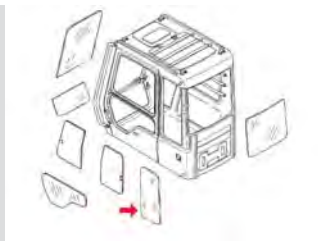

4651657 Excavator Side Rear Windowpane

- Tempered Safety Glass
- Green Tint
- DOT Certified
- Each piece of glass individually...