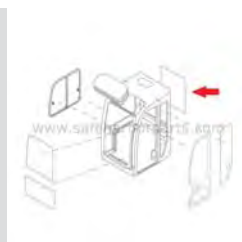

0568660530 Takeuchi TB285 Excavator Backlight

- For use in Takeuchi compact excavator model TB285
- Green, tempered safety glass
- **Replacement glass ONLY--no...**