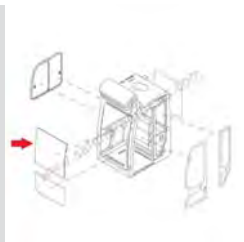

Takeuchi

Cab Glass - Continued

0568639330 Mini Excavator Front Upper Windowpane

- For use in Takeuchi compact excavator model TB014
- Green, tempered safety glass
- 1...