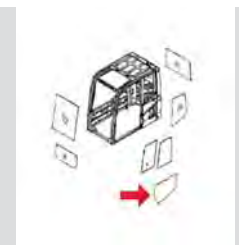

20Y-54-35721 Excavator Door Lower Window

- Tempered Safety Glass
- Green Tint
- DOT Certified
- Each piece of glass individually...