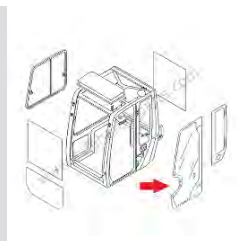

0568660330 Takeuchi TB285 Excavator Door

- Door Glass for TTB285 Excavator
- Green, tempered safety glass
- DOT Certified
- **Replacement glass ONLY--no frame,...**