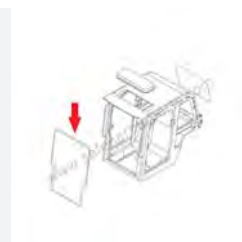

0658600805 Takeuchi TL120/TL220 Skidsteer Front

- For use in Takeuchi skidsteer models TL120 and TL220
- Green, tempered safety glass
- **Replacement glass ONLY--no...**