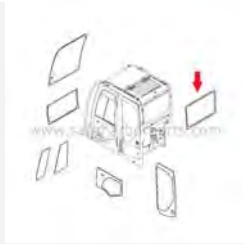

FYD00005006 John Deere - 60G Rear Window

Rear Window Glass for 60G Mini Excavators