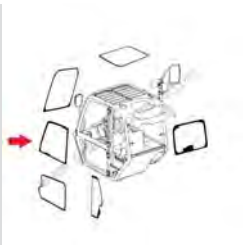

827/80201 JCB Telehandler Door
Upper Windowpane

- For use in JCB 528 through 540 series 2 Telehandler models
- Green, tempered safety glass
- **Replacement glass ONLY--no frame...**