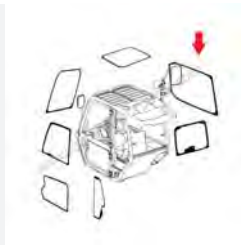

827/80212 JCB 528-540
Telehandler Series 2 Boom Side

JCB Cab Glass - Fits 531-70, 540 FS PLUS, 550-140, 540, 535-60 FS, 540S X, 535-140H, 535-125H, 540 FS PLUS, 537H, 533-105,...