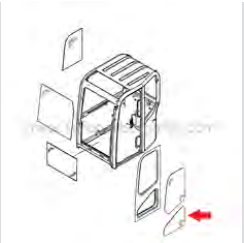

FYD00004962 John Deere - Front Lower Door Glass

Fits John Deere 26G, 35G, 50G, 60G Mini Excavators