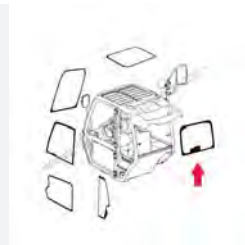

827/80224 JCB Telehandler Rear
Windowpane

- For use in JCB 528 through 540 series 2 Telehandler models
- Green, tempered safety glass
- 7 holes...