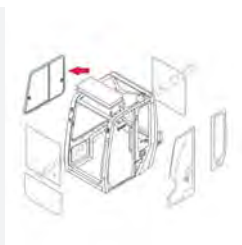

0378607813 Mini Excavator Rear Right Slider Glass

- For use in Takeuchi compact excavator models TB235, TB228 and TB250
- Green, tempered safety glass
- 2...