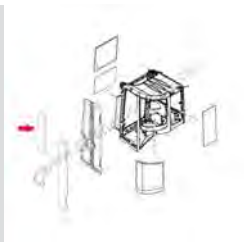

Deere

Cab Glass, Excavator Cab Glass, Mini Excavator Cab Glass - Continued

4635164 Compact Excavator Door Upper Windowpane

- Tempered Safety Glass
- Green Tint
- DOT Certified
- Fits Deere Excavator Models 27D, 35D...