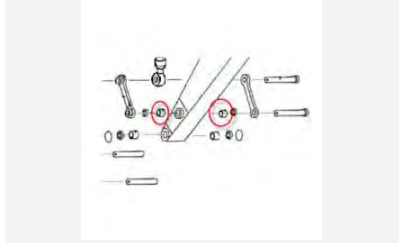

4332287 Bushing