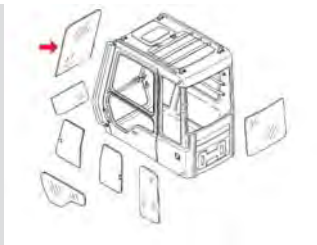

Excavator Cab Glass, EX-5 Series Cab Glass

4369609 Excavator Front Upper Windshield

- Tempered Safety Glass
- Green Tint
- DOT Certified
- Each piece of glass individually boxed

- Tempered Safety Glass
- Green Tint
- DOT Certified
- Each piece of glass individually boxed
- ZX85USB-3

$297⁴⁴

- Tempered Safety Glass
- Green Tint
- DOT Certified
- Each piece of glass individually boxed

$140⁵⁶