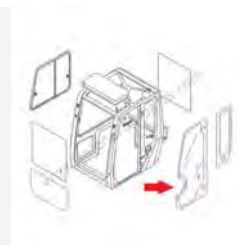

- For use in Takeuchi compact excavator models TB235, TB228 and TB250
- Green, tempered safety glass
- 2...

**0378610403 Takeuchi TB235/TB228/TB250 Excavator Door 2 Hole Version**

- For use in Takeuchi models TB235, TB228, TB250...